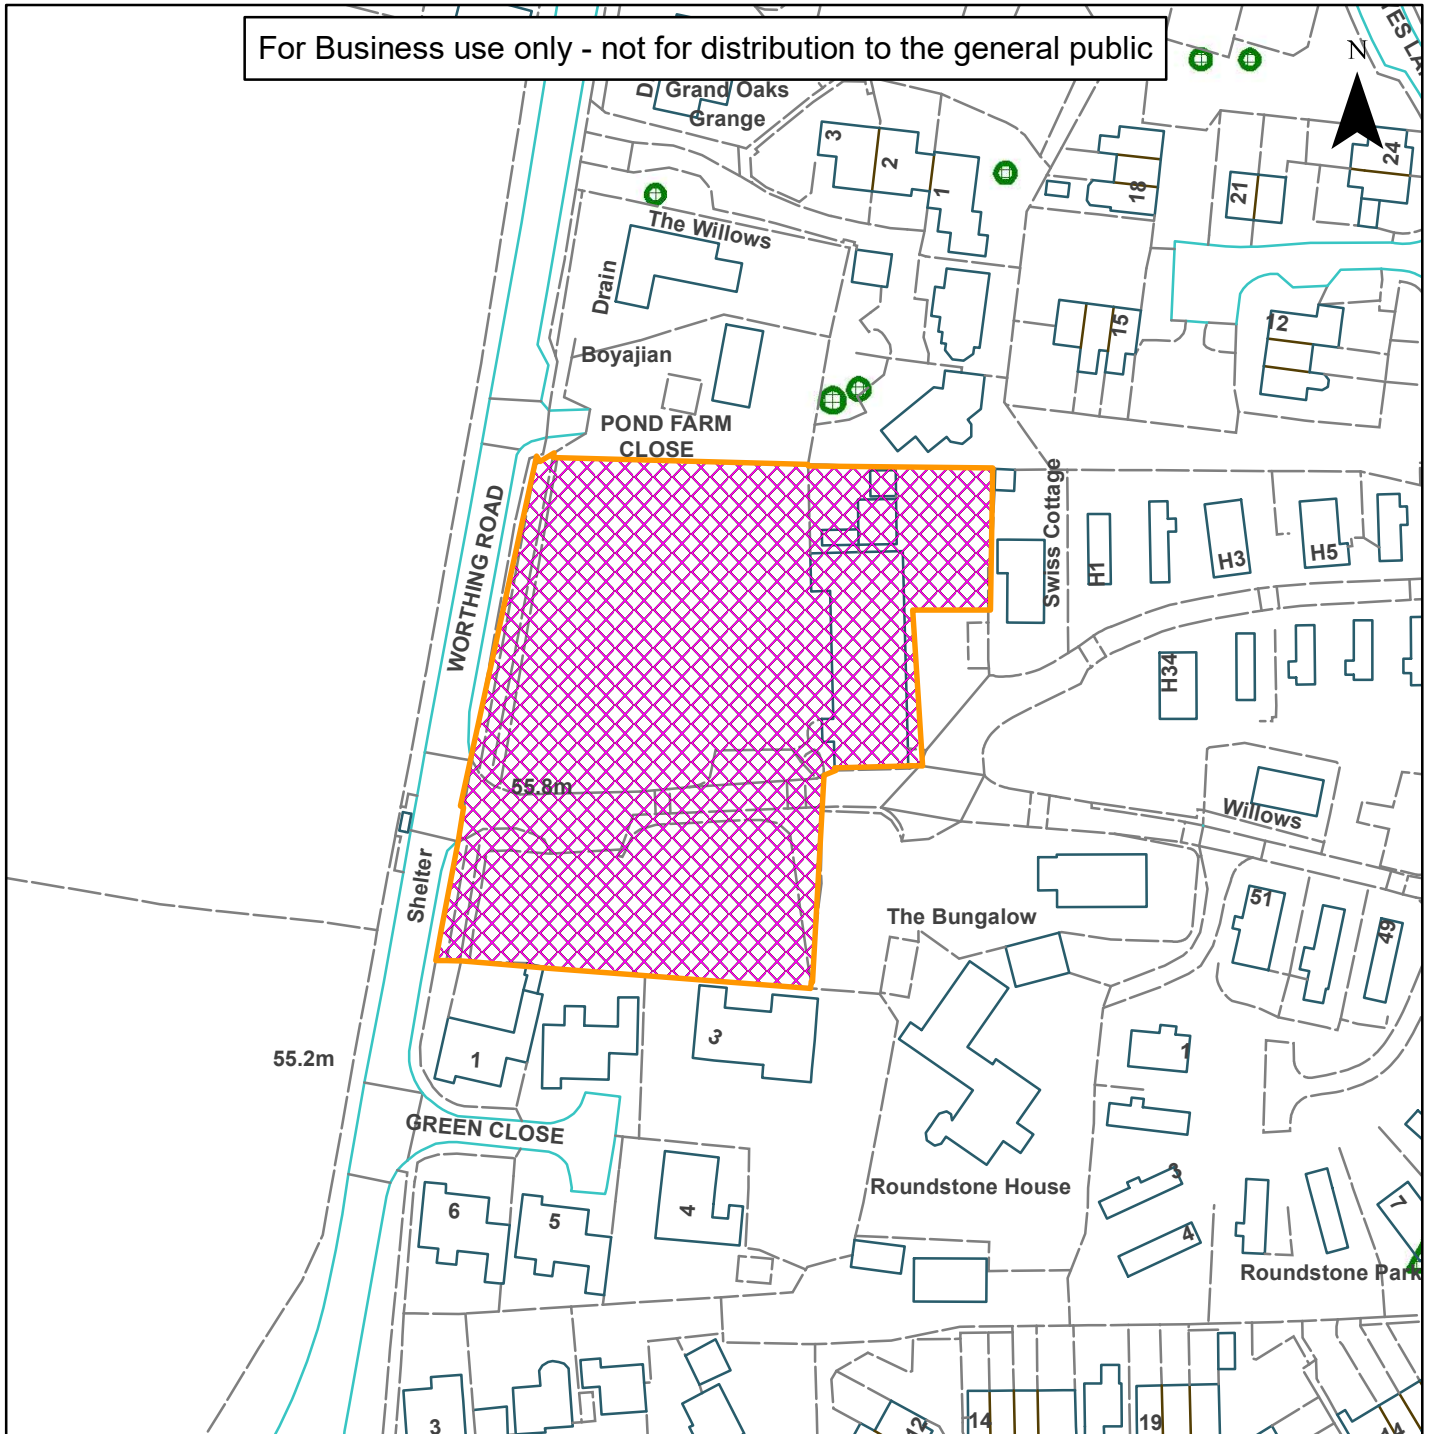

Roundstone Park, Worthing Road, Southwater, West Sussex

For Business use only - not for distribution to the general public

**Scale:** 1:1,250

Reproduced by permission of Ordnance Survey map on behalf of HMSO. © Crown copyright and database rights (2019). Ordnance Survey Licence.100023865